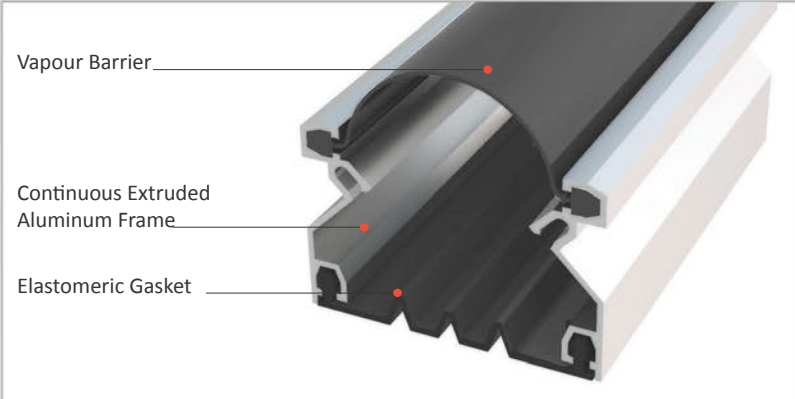

AS U147 can be applied to all types of walls and particularly designed for applications where minimum aluminum view and invisible screwing is inquired. Flush mounted frame design complies with most of the finishes. Interchangeable Push-down elastomeric gasket gains the profile a remarkable movement ability and can be changed without demounting the profile. Profiles up to 100 mm gap are applied with single gasket while the wider ones are with double gaskets joined with a invisible connector profile.

- Application Areas** : Indoor / Wall & Ceiling
- Ideal for** : Shopping Malls, Airports, Residences, Hospitals, Hotels, Commercial & Public Buildings etc.
- Material** : Mill Finish Aluminum (Anodizing optional), EPDM
- Aluminum Alloy** : 6063 AA-USA / EN AW 6063
- Optional Supplies** : Fire Barrier, Waterproof EPDM membrane

* Visuals are representative and the profile configuration may differ depending on the characteristics requested.

COLOR **BLACK**

LOCATION	MODEL	GAP (Fb) mm	HEIGHT (H) MM	OVERALL WIDTH (B) mm	VISIBLE WIDTH (S) mm	MOVEMENT (W) mm	LOAD CAPACITY	STANDARD LENGTH (mt)
Wall to Wall	AS U147-050	50	52	50	50	+16 / -8	N/A	3
	AS U147-080	80	52	80	80	± 20	N/A	3
	AS U147-100	100	52	100	100	+30 / -20	N/A	3
	AS U147-150	150	52	150	150	+40 / -30	N/A	3
	AS U147-200	200	52	200	200	+60 / -40	N/A	3