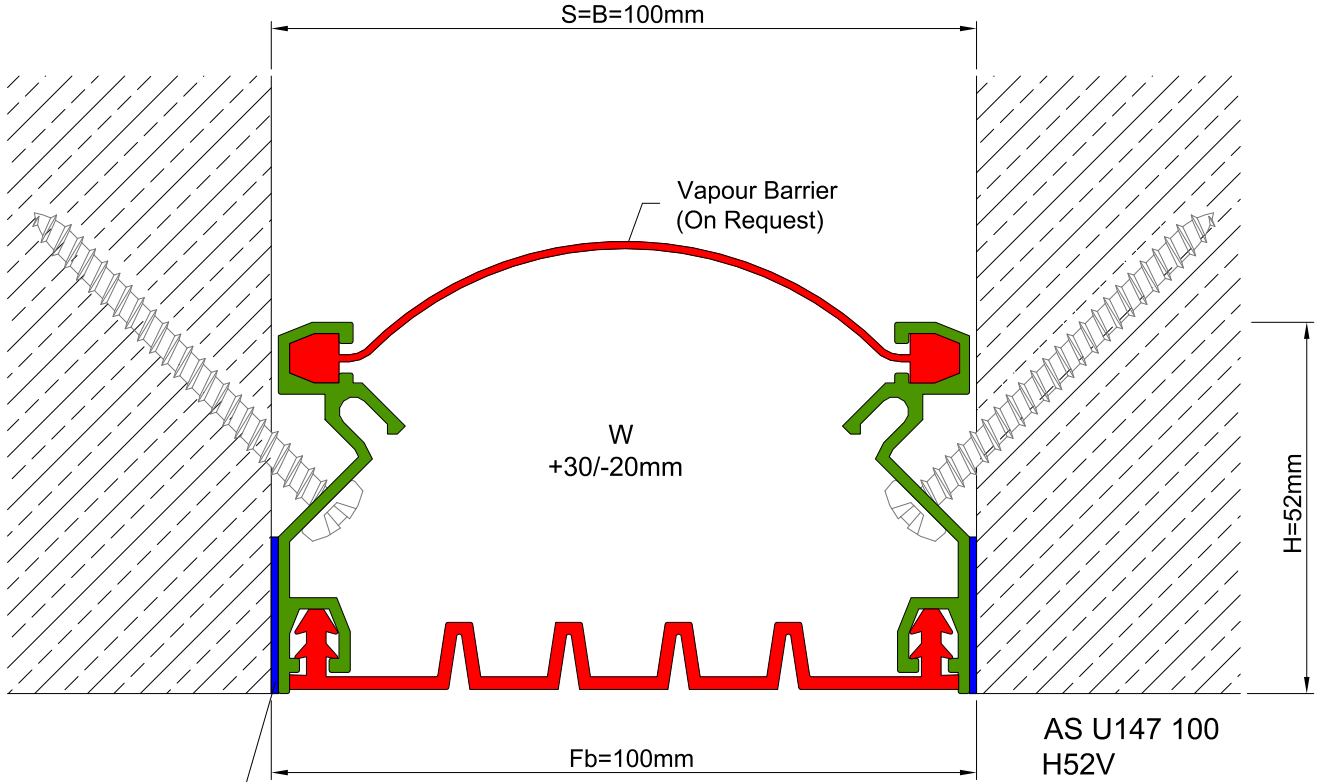

AS U147 can be applied to all types of walls and particularly designed for applications where minimum aluminum view and invisible screwing is inquired. Flush mounted frame design complies with most of the finishes. Interchangeable Push-down elastomeric gasket gains the profile a remarkable movement ability and can be changed without demounting the profile. Profiles up to 100 mm gap are applied with single gasket while the wider ones are with double gaskets joined with a invisible connector profile.

* Visuals are representative and the profile configuration may differ depending on the characteristics requested.

COLOR **BLACK**

LOCATION	MODEL	GAP (Fb) mm	HEIGHT (H) MM	OVERALL WIDTH (B) mm	VISIBLE WIDTH (S) mm	MOVEMENT (W) mm	LOAD CAPACITY	STANDARD LENGTH (mt)
Wall to Wall	AS U147-050	50	52	50	50	+16 / -8	N/A	3
	AS U147-080	80	52	80	80	± 20	N/A	3
	AS U147-100	100	52	100	100	+30 / -20	N/A	3
	AS U147-150	150	52	150	150	+40 / -30	N/A	3
	AS U147-200	200	52	200	200	+60 / -40	N/A	3

Note: Please ask for different sizes

Butil Bant (istek üzerine)
 Butyl Tape (on request)

Profil No Profile Number	AS U147 100	
Fb (mm)	100	
H (mm)	yaklaşık approx.	52
W± (mm)	yaklaşık approx.	+30/-20
Renk Color	Alüminyum: Natürel, Fitiller: Siyah Aluminum: Natural, Inserts: Black	
Malzeme Material	Alüminyum, EPDM Kauçuk(siyah) Aluminum, EPDM Rubber(black)	
Standart Uzunluk Standard Length	3	