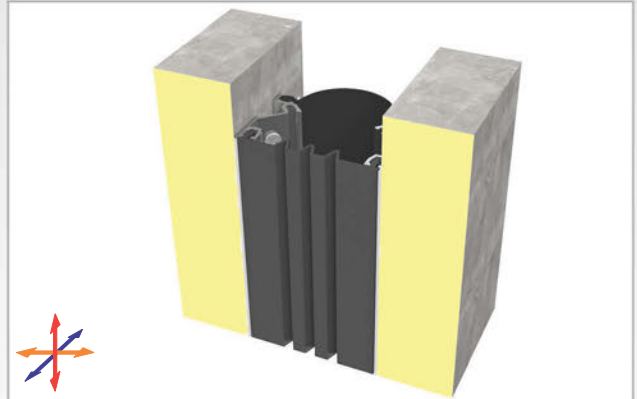

AS U147 can be applied to all types of walls and particularly designed for applications where minimum aluminum view and invisible screwing is inquired. Flush mounted frame design complies with most of the finishes. Interchangeable Push-down elastomeric gasket gains the profile a remarkable movement ability and can be changed without demounting the profile. Profiles up to 100 mm gap are applied with single gasket while the wider ones are with double gaskets joined with a invisible connector profile.

- Application Areas** : Indoor / Wall & Ceiling
- Ideal for** : Shopping Malls, Airports, Residences, Hospitals, Hotels, Commercial & Public Buildings etc.
- Material** : Mill Finish Aluminum (Anodizing optional), EPDM
- Aluminum Alloy** : 6063 AA-USA / EN AW 6063
- Optional Supplies** : Fire Barrier, Waterproof EPDM membrane

* Visuals are representative and the profile configuration may differ depending on the characteristics requested.

COLOR **BLACK**

LOCATION	MODEL	GAP (Fb) mm	HEIGHT (H) MM	OVERALL WIDTH (B) mm	VISIBLE WIDTH (S) mm	MOVEMENT (W) mm	LOAD CAPACITY	STANDARD LENGTH (mt)
Wall to Wall	AS U147-050	50	52	50	50	+16 / -8	N/A	3
	AS U147-080	80	52	80	80	± 20	N/A	3
	AS U147-100	100	52	100	100	+30 / -20	N/A	3
	AS U147-150	150	52	150	150	+40 / -30	N/A	3
	AS U147-200	200	52	200	200	+60 / -40	N/A	3

Note: Please ask for different sizes

Butil Bant (istek üzerine)
 Butyl Tape (on request)

Profil No Profile Number	AS U147 100	
Fb (mm)	100	
H (mm)	yaklaşık approx.	52
W± (mm)	yaklaşık approx.	+30/-20
Renk Color	Alüminyum: Natürel, Fitiller: Siyah Aluminum: Natural, Inserts: Black	
Malzeme Material	Alüminyum, EPDM Kauçuk(siyah) Aluminum, EPDM Rubber(black)	
Standart Uzunluk Standard Length	3	